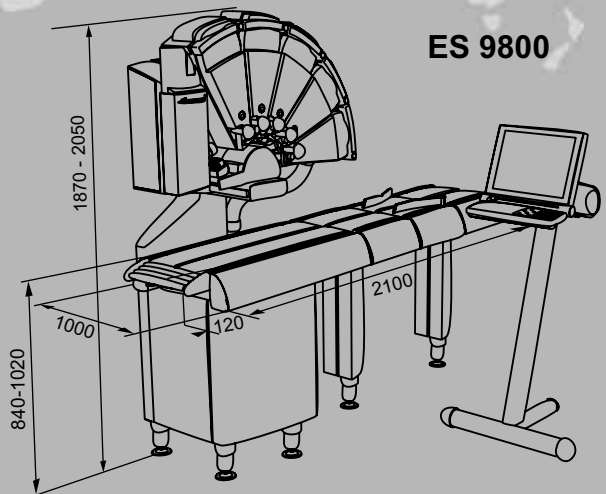

ES 9800

ESPERA-WERKE GMBH

Postfach 10 04 55 • 47004 Duisburg
Tel. ++49(0)203/30 54 - 0 • Fax ++49(0)203/30 54 - 275
info@espera.com • www.espera.com