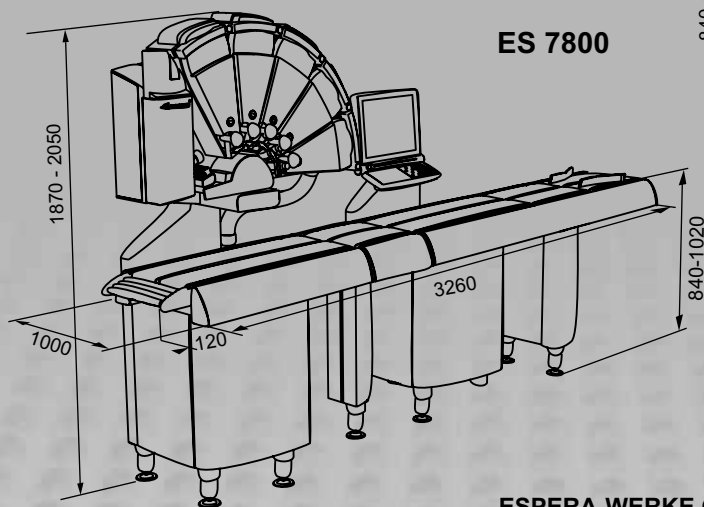

### **Flying cassette change**

Even during the operation a cassette can be taken out and loaded with a new label roll without any loss of production.

Model	Multi roller printer
Performance ES 7800	up to 120 pack./minute
Performance ES 9800	up to 120 pack./minute
Infeed	separated packages
Minimum distance	500 ms pulsing
Product detection	light barrier
12 Dot/mm/300 dpi	yes
Label passage	110 mm
Maximum printing speed	300 mm/s
Print head service life optimised	yes
Print width	104 mm
Label minimum W x L	37 x 37 mm
Label maximum W x L	110 x 200 mm
Label rotation	110 x 110 mm
Label reel core	76 mm
Label reel outside diameter	210 mm
	inside winding preferred
Pack height compensation	automatic
Cross settings	automatic
RS 232	yes
RS 485	optional
Ethernet	yes
Remote Maintenance / Internet	yes
PS/2 connection / parallel / USB	yes
Memory	Hard disc
Mains voltage	190 V to 240 V / 50 - 60 Hz
Operating temperature	-10 °C to +40 °C
Compressed air, oil-free	6 bar
Total printer	optional
Multi printer operation	possible